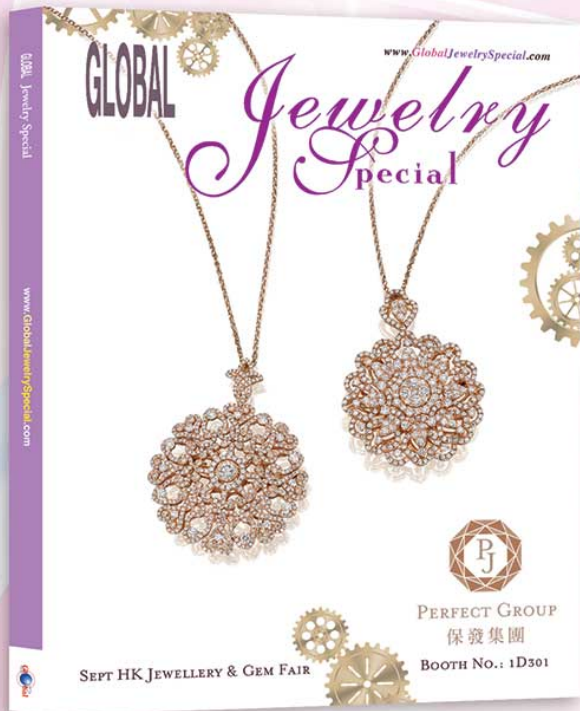

The Ultimate Sourcing Guide for Buyers & Suppliers

www.GlobalJewelrySpecial.com